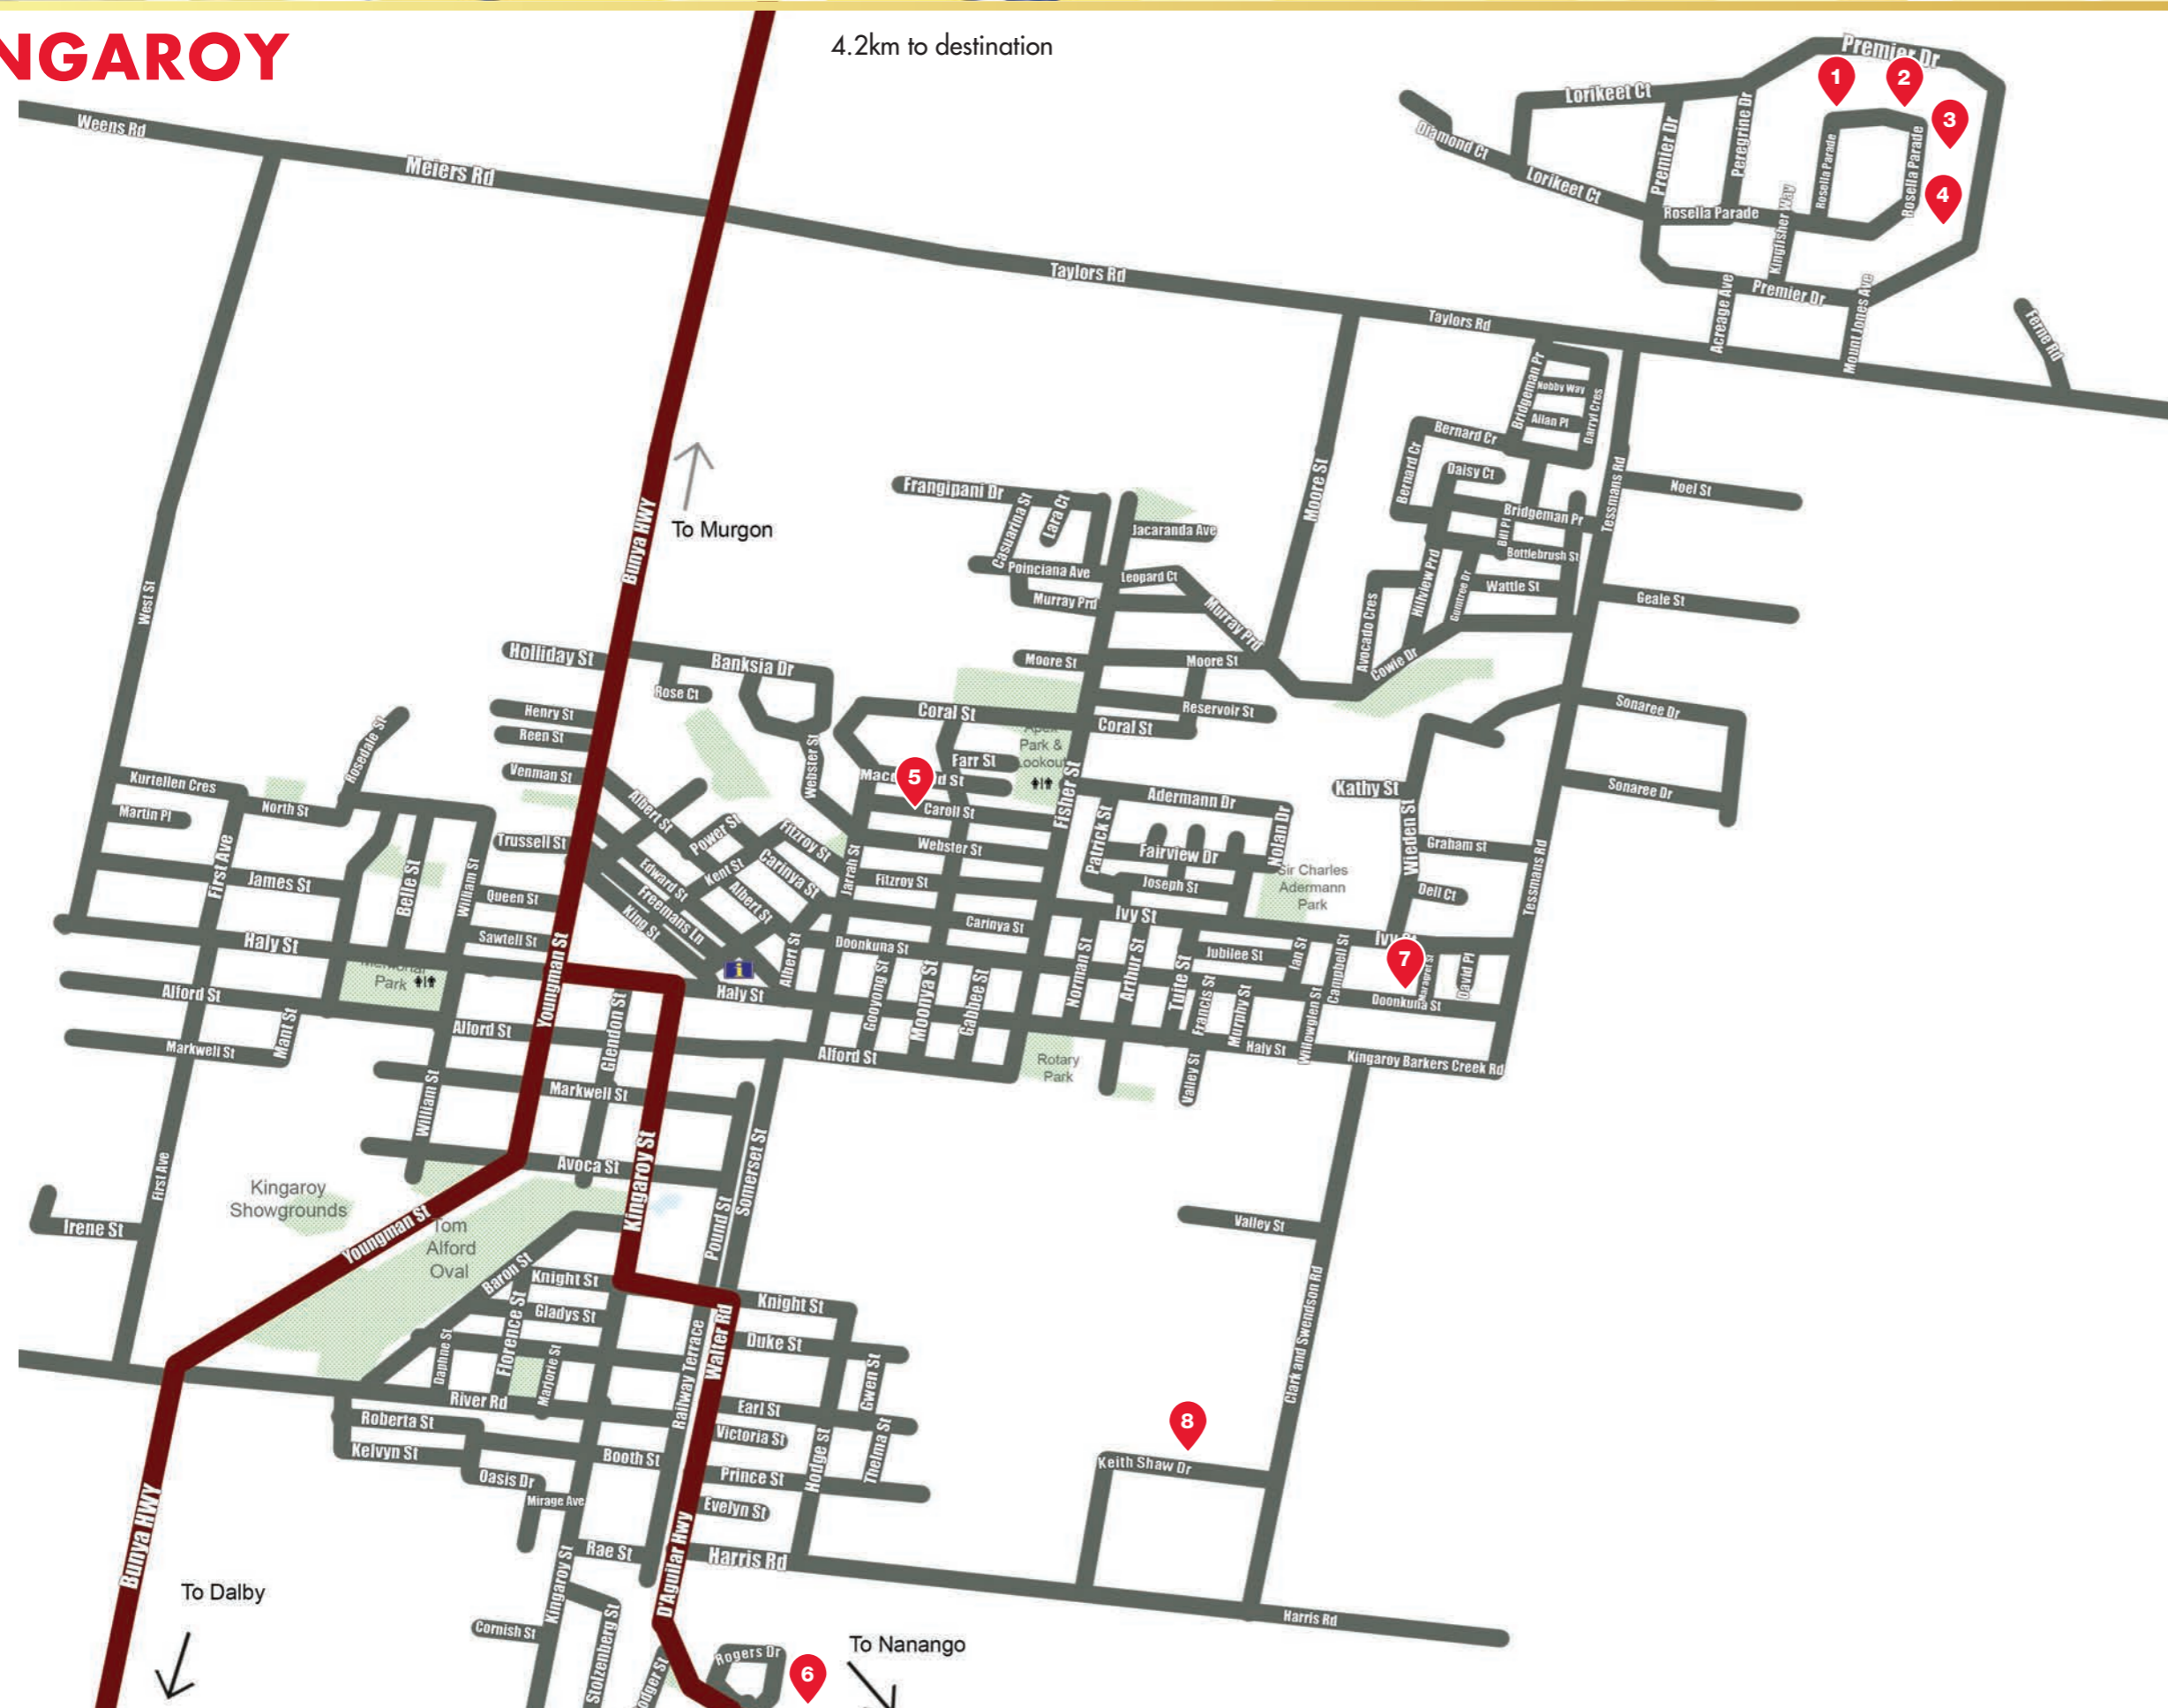

2022 CHRISTMAS LIGHTS DISPLAY

KINGARROY

4.2km to destination

SANTA CLAUS LANE

House Number	Address	Town
1	49-51 Rosella Parade	Kingarroy
2	53-55 Rosella Parade	Kingarroy
3	70 Rosella Parade	Kingarroy
4	98 Rosella Parade	Kingarroy
5	25 Carroll Street	Kingarroy
6	16171 D'Aguilar Highway	Kingarroy
7	11 Margaret Street	Kingarroy
8	25 Keith Shaw Drive	Kingarroy

SANTA'S WORKSHOP - BUSINESS

House Number	Address	Town
Nae's Beauty Clinic	153 Haly Street	Kingarroy
Clouds with Flavour	2/13 Alford Street	Kingarroy
Kingarroy & District RSL	126 Kingarroy Street	Kingarroy
South Burnett Hearing	177 Kingarroy Street	Kingarroy
Kingarroy Office Central	163 Haly Street	Kingarroy
Kingarroy Home Aids & First Aid Training	Shop 3/13 Alford Street	Kingarroy
Pepper Tree Cabins	7 Evelyn Street	Kingarroy

2022 CHRISTMAS LIGHTS DISPLAY

NANANGO

PROSTON

MURGON

BLACKBUTT

House Number	Address	Town
Santa Claus Lane		
1	46 Old Yarraman Road	South Nanango
2	26 Cairns Street	Nanango
3	1 Lee Court	Nanango
4	83 Nanango Brooklands Road	Nanango
5	1 Wills Street West	Nanango
6	37 Langans Road	Brooklands

Santa's Workshop - Business		
Blackbutt Art Gallery Inc	38a Coulson Street	Blackbutt
Sassy Mama	45 Drayton Street	Nanango
Nanango Taxis & Delivery Services	12 Greenwood Creek Road	Nanango

WONDAI

House Number	Address	Town
Santa Claus Lane		
1	19 Wondai Road	Proston
2	25 Thorn Street	Murgon
3	13 Tiernan Terrace	Murgon
4	79 Stephens Street	West Murgon
5	8 Webster Street	Murgon
6	57 Watt Street	Murgon
7	40 Amaroo Drive	Wondai